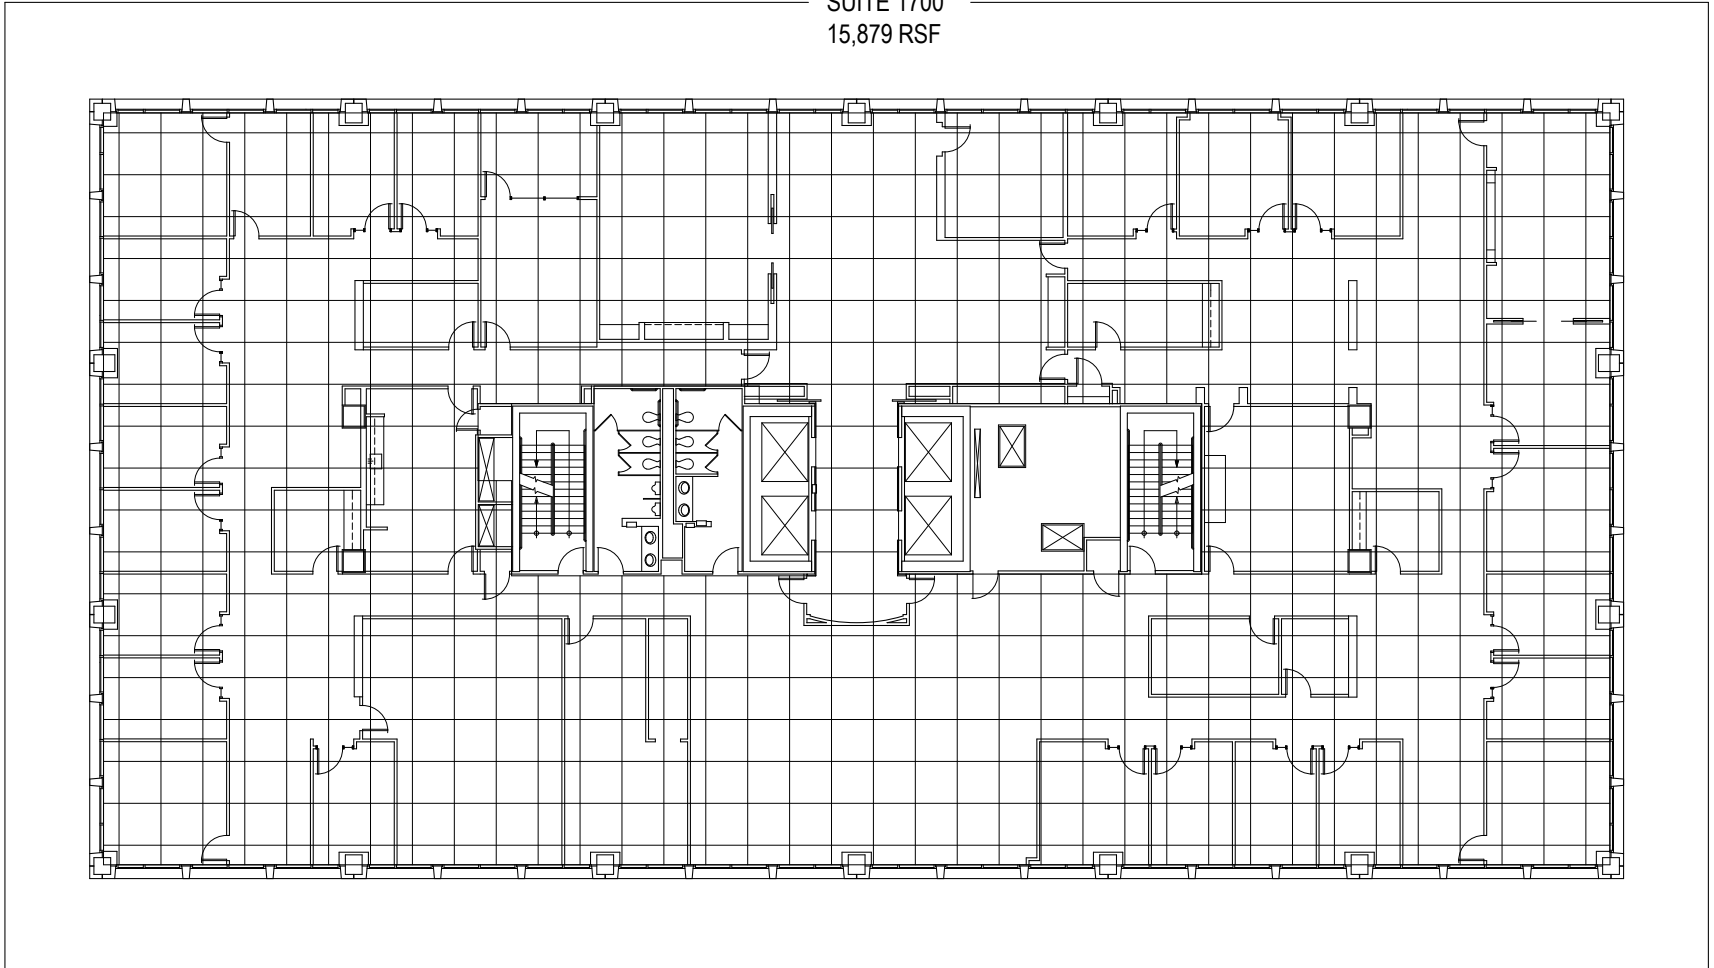

VACANT
SUITE 1700
15,879 RSF

Galleria Tower II