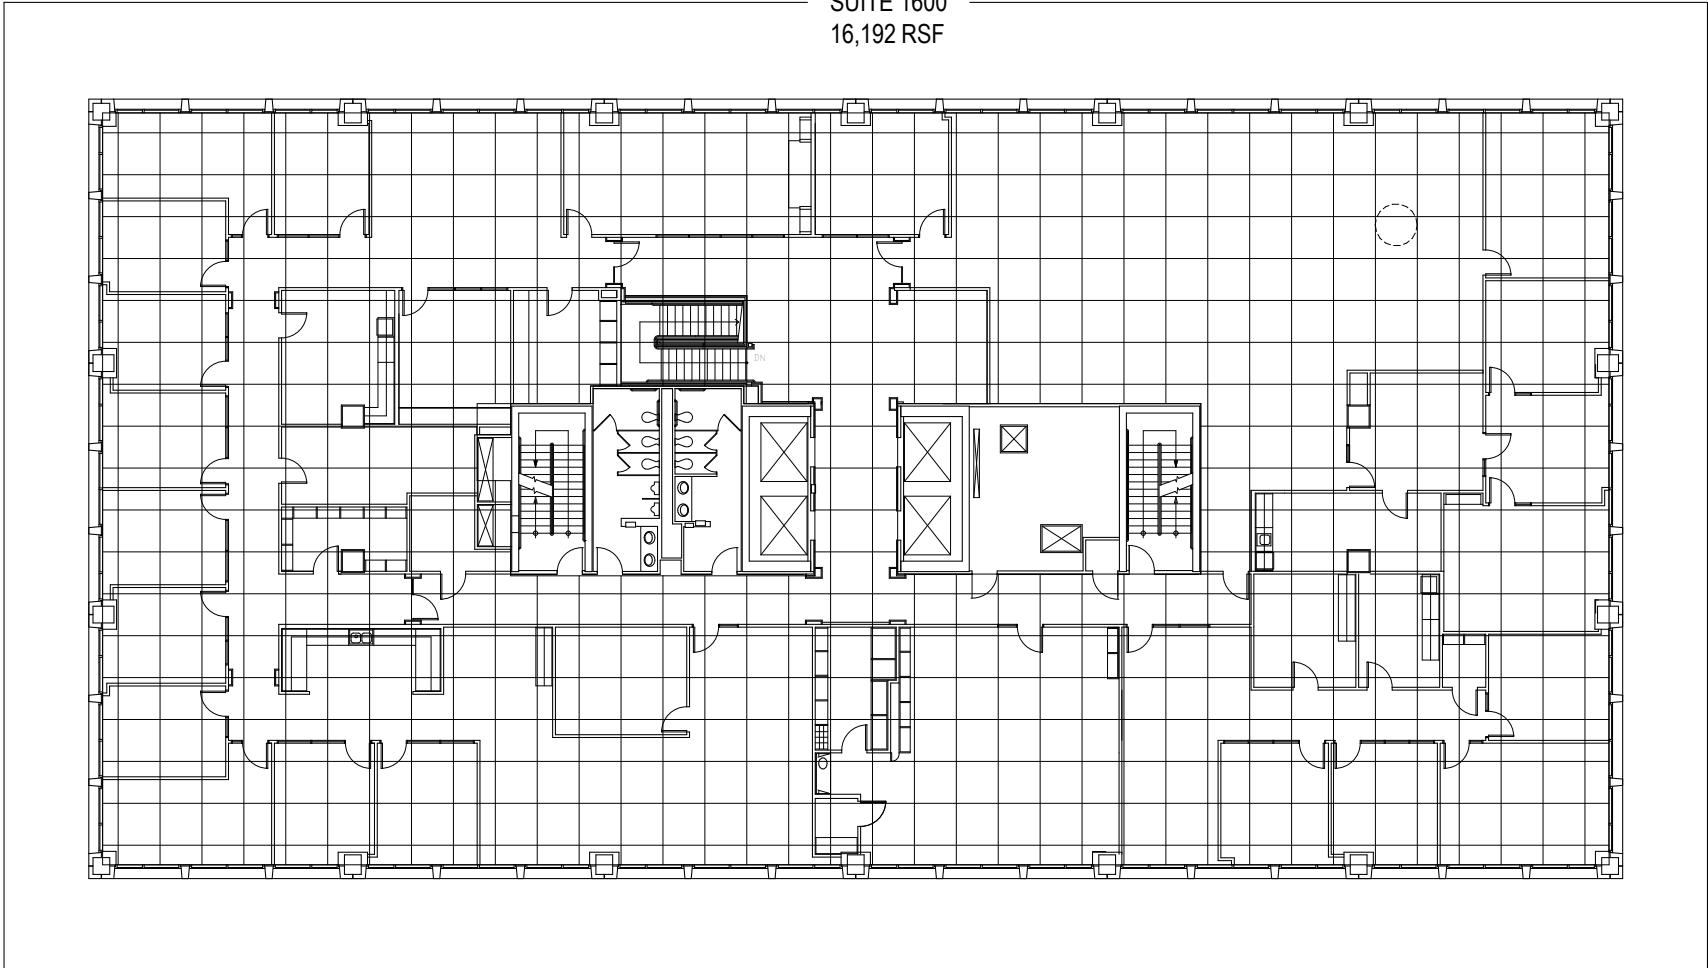

VACANT
SUITE 1600
16,192 RSF

Galleria Tower II