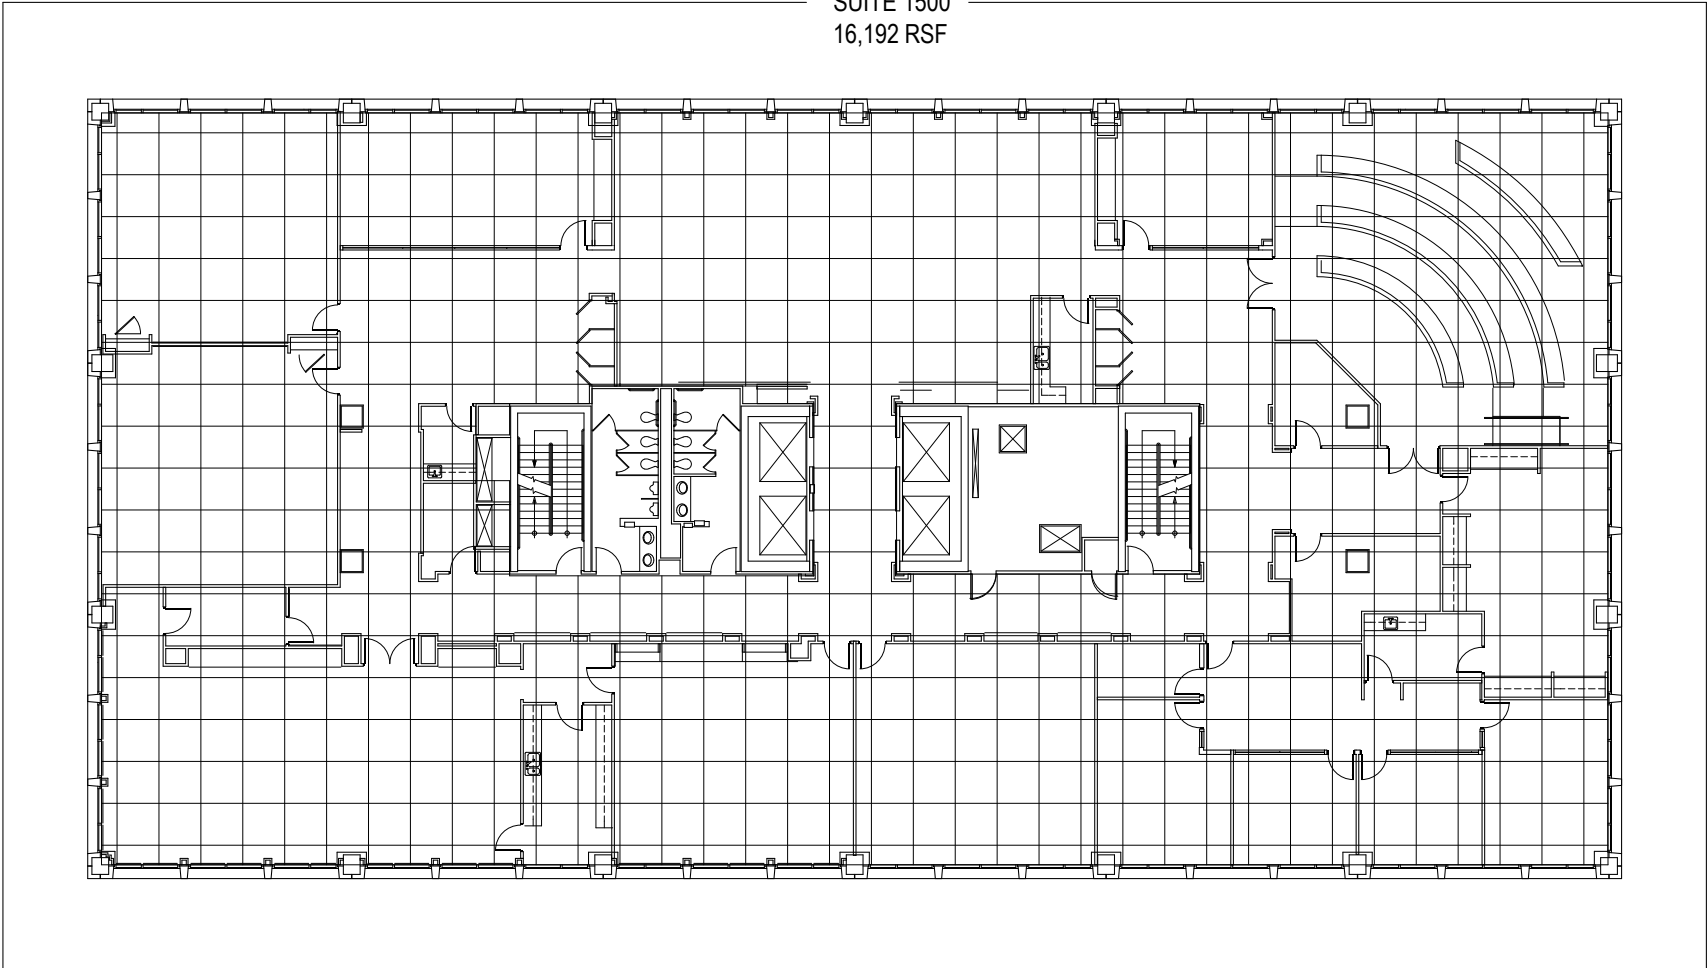

VACANT
SUITE 1500
16,192 RSF

Galleria Tower II

25 August 2008

Floor **15**