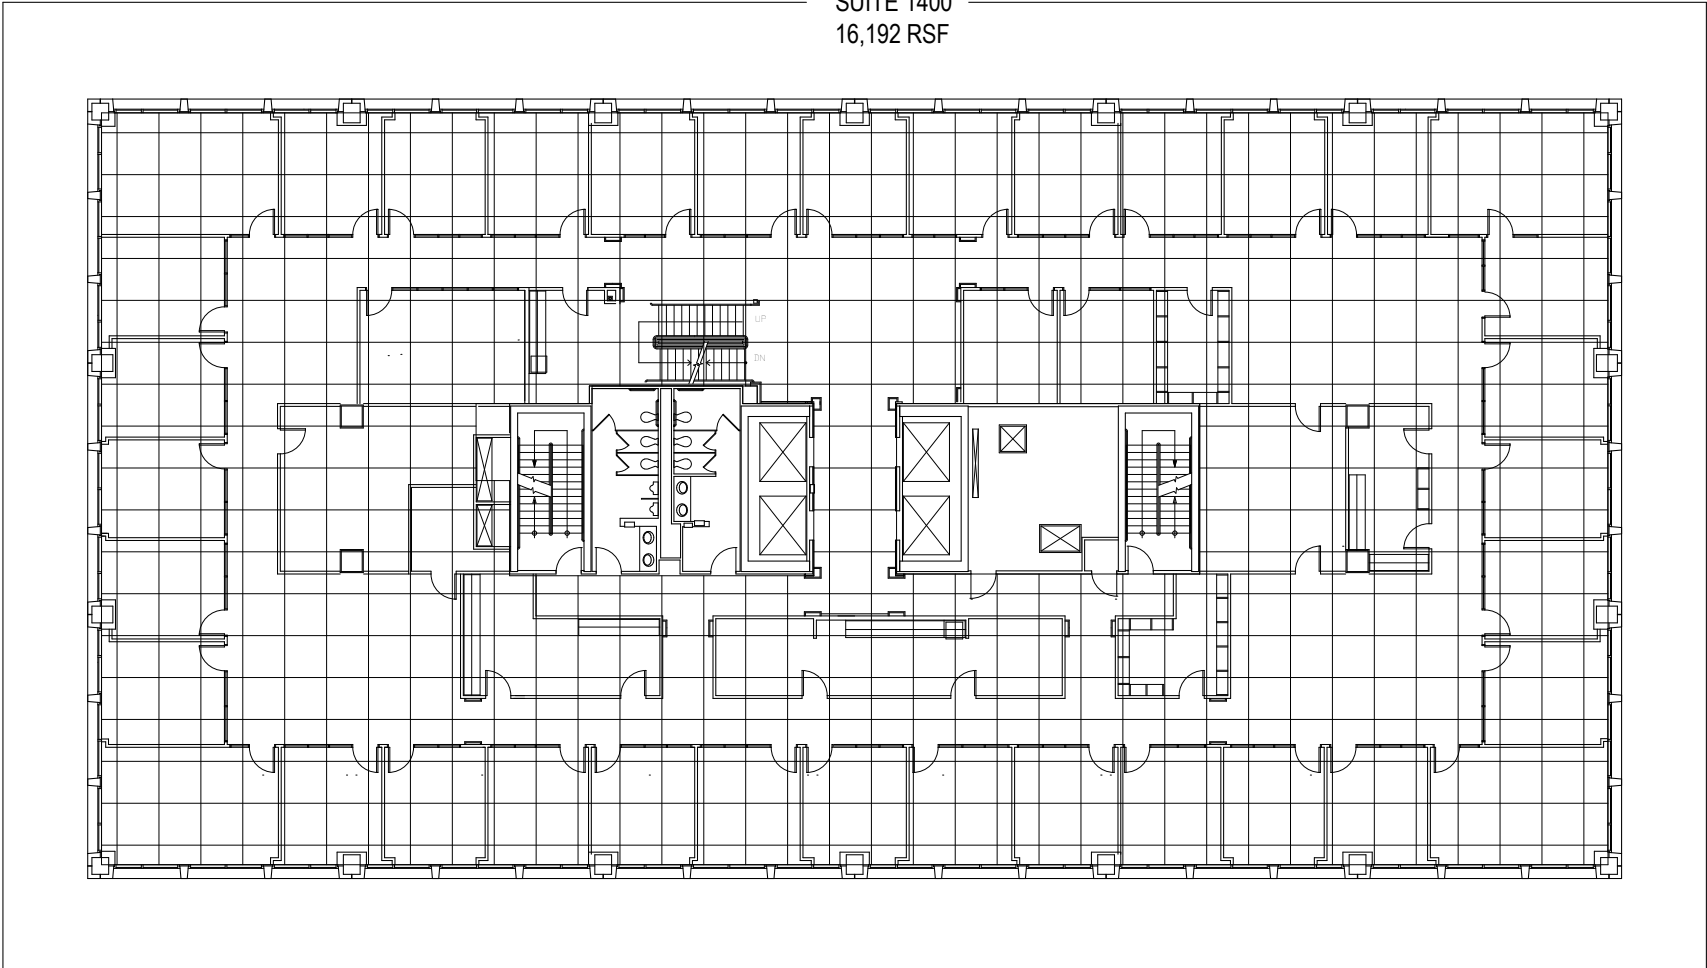

VACANT  
SUITE 1400  
16,192 RSF

# Galleria Tower II