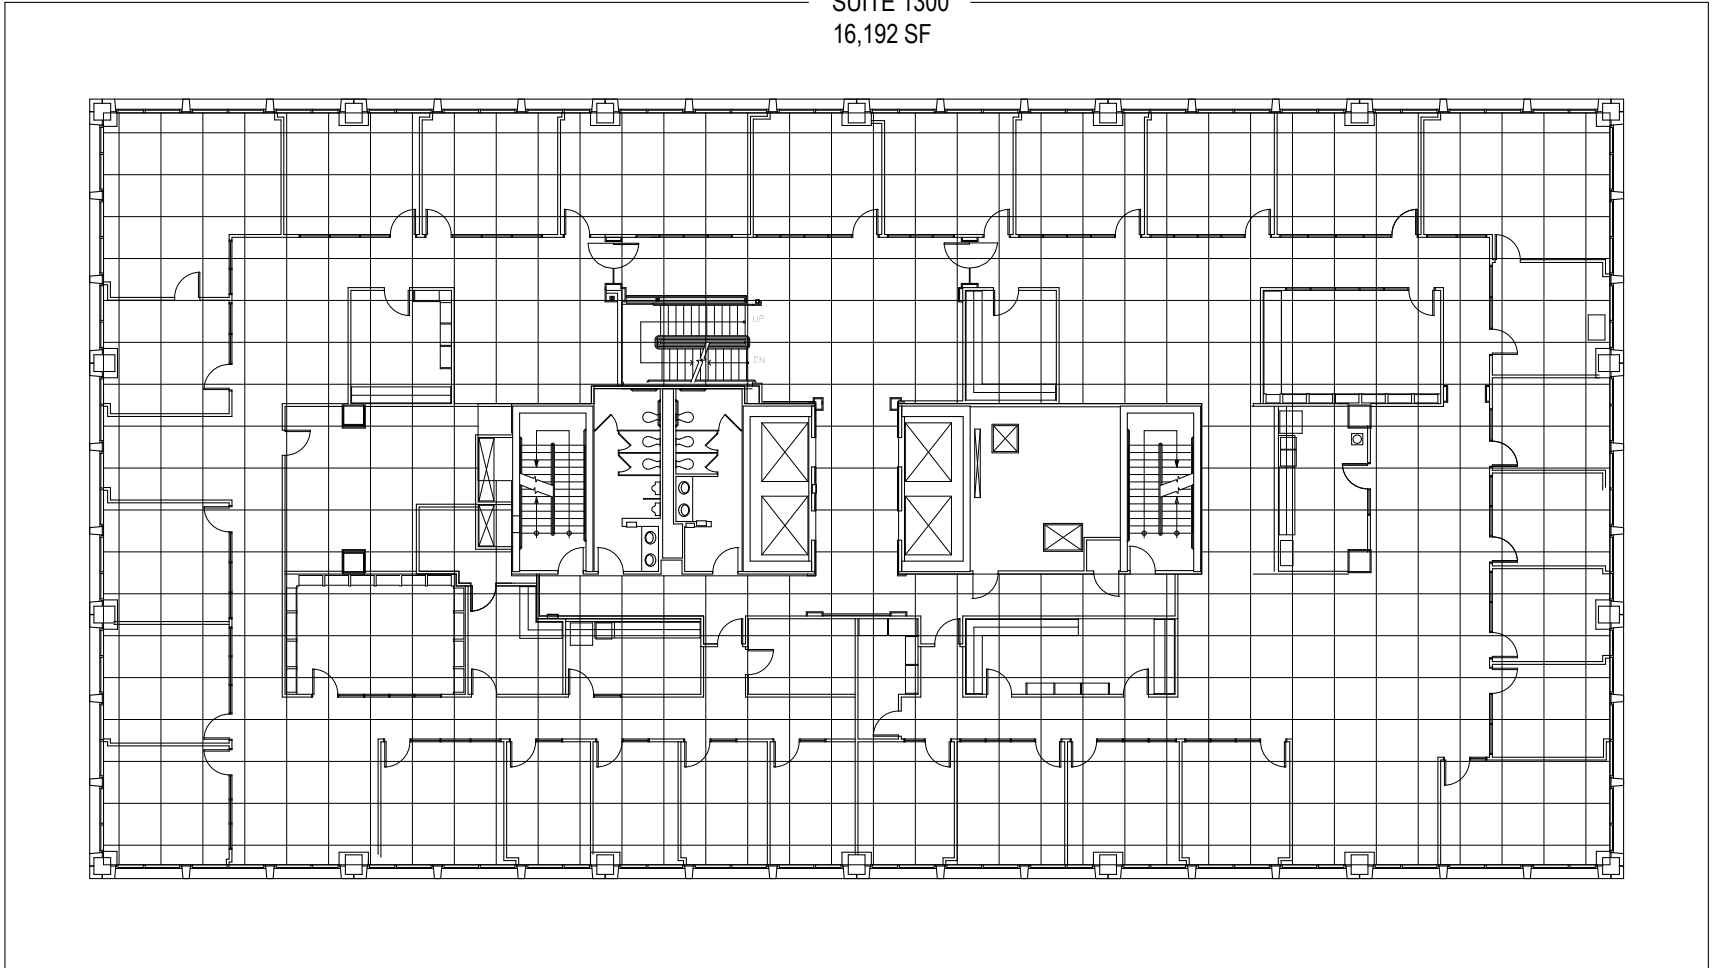

VACANT  
SUITE 1300  
16,192 SF

# Galleria Tower II