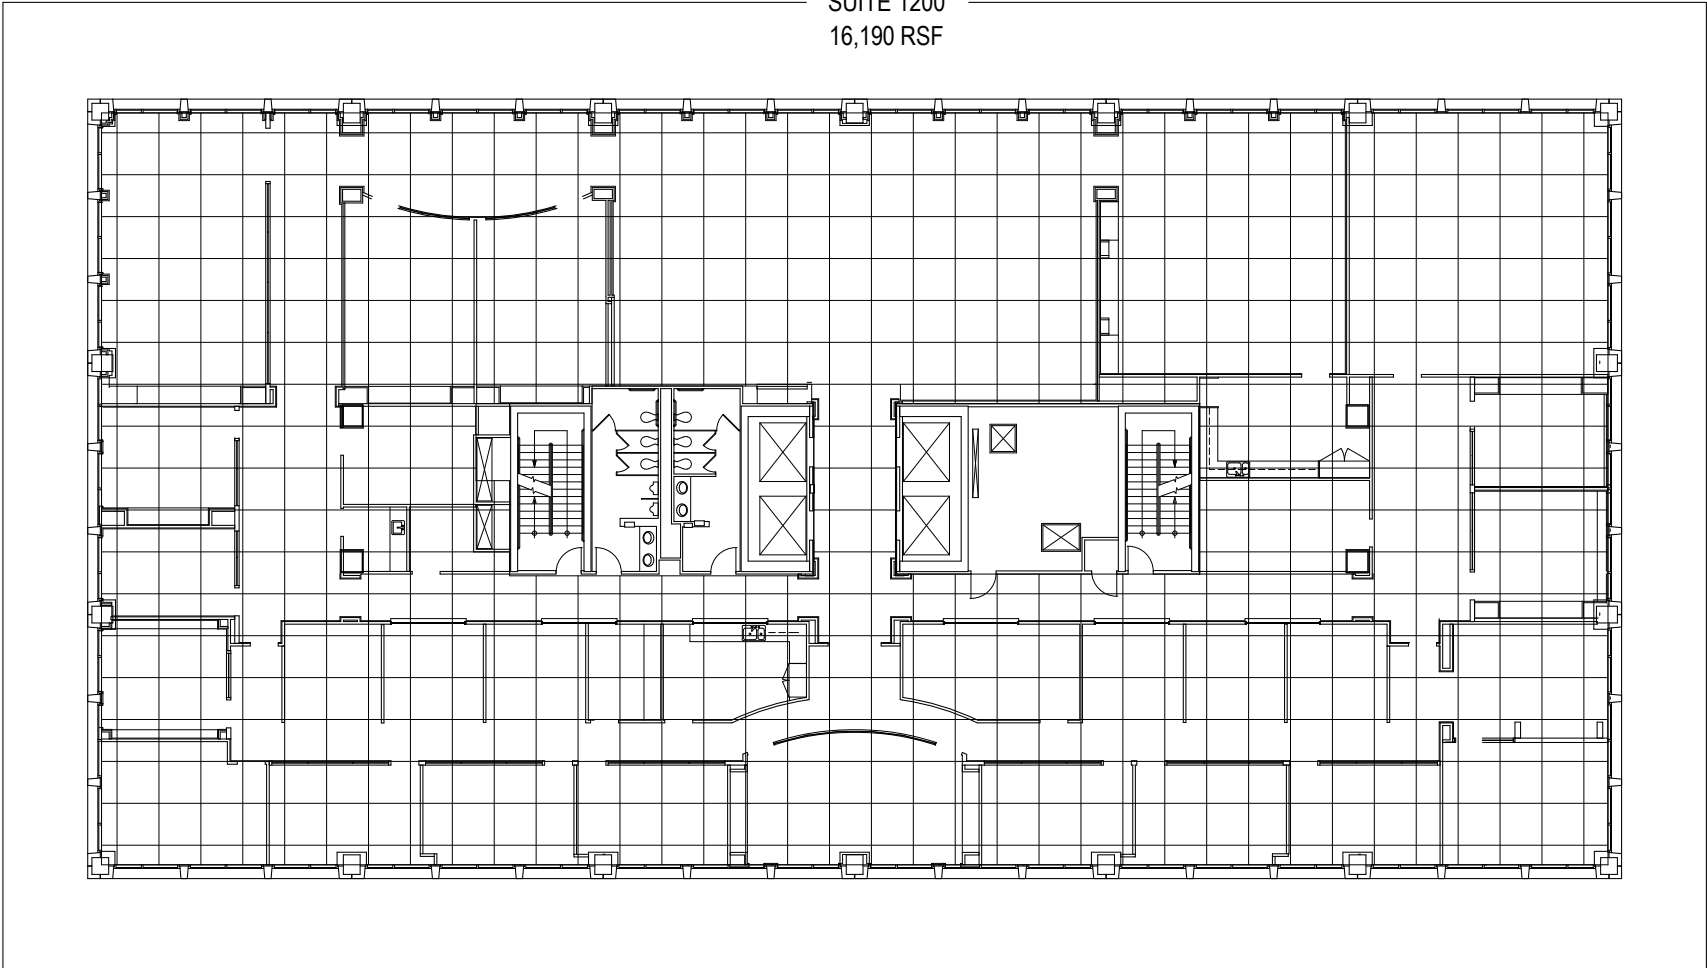

VACANT  
SUITE 1200  
16,190 RSF

# Galleria Tower II