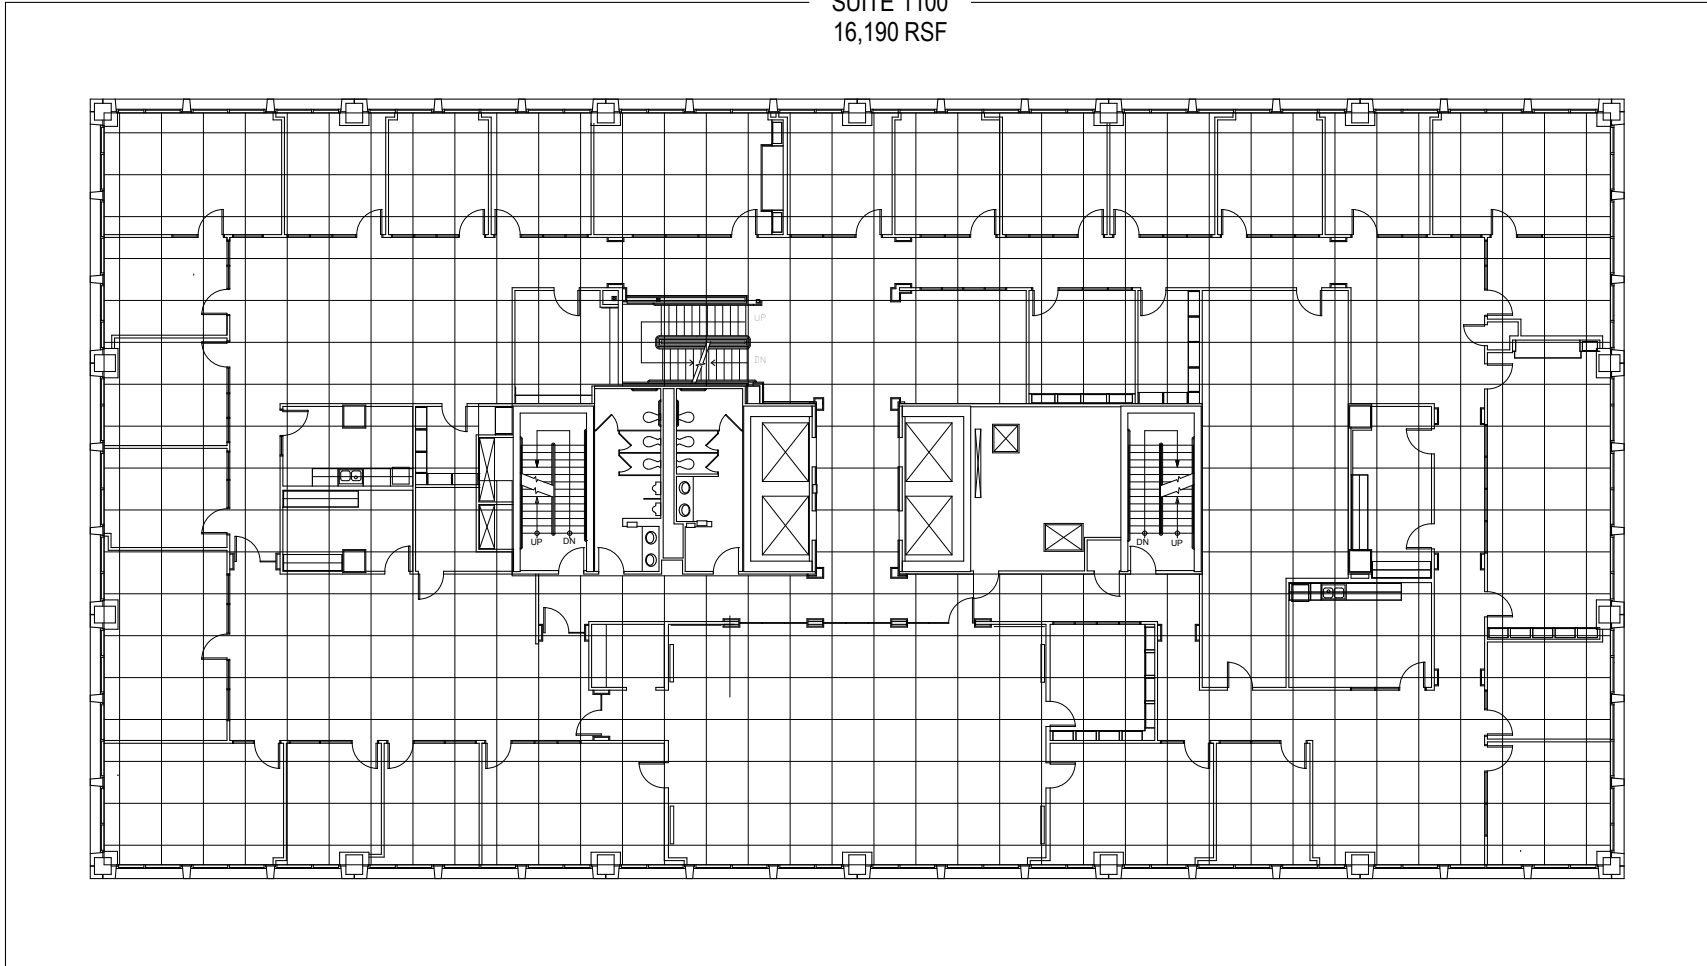

VACANT
SUITE 1100
16,190 RSF

Galleria Tower II

25 August 2008

Floor 11