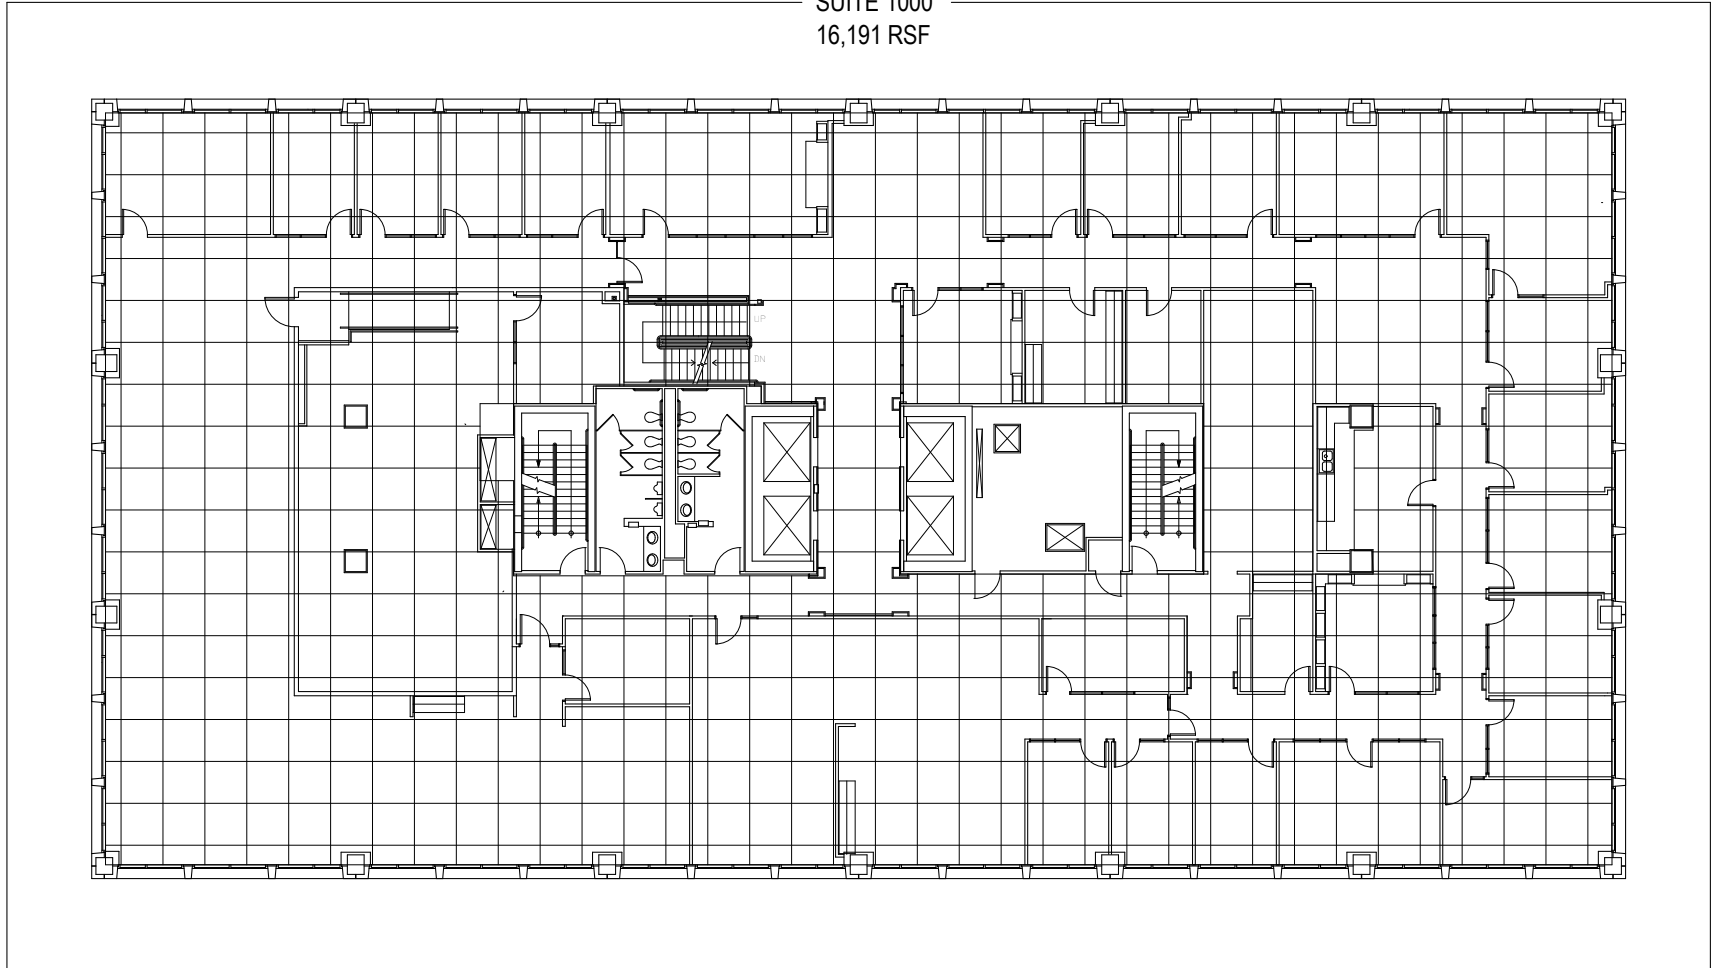

VACANT  
SUITE 1000  
16,191 RSF

# Galleria Tower II