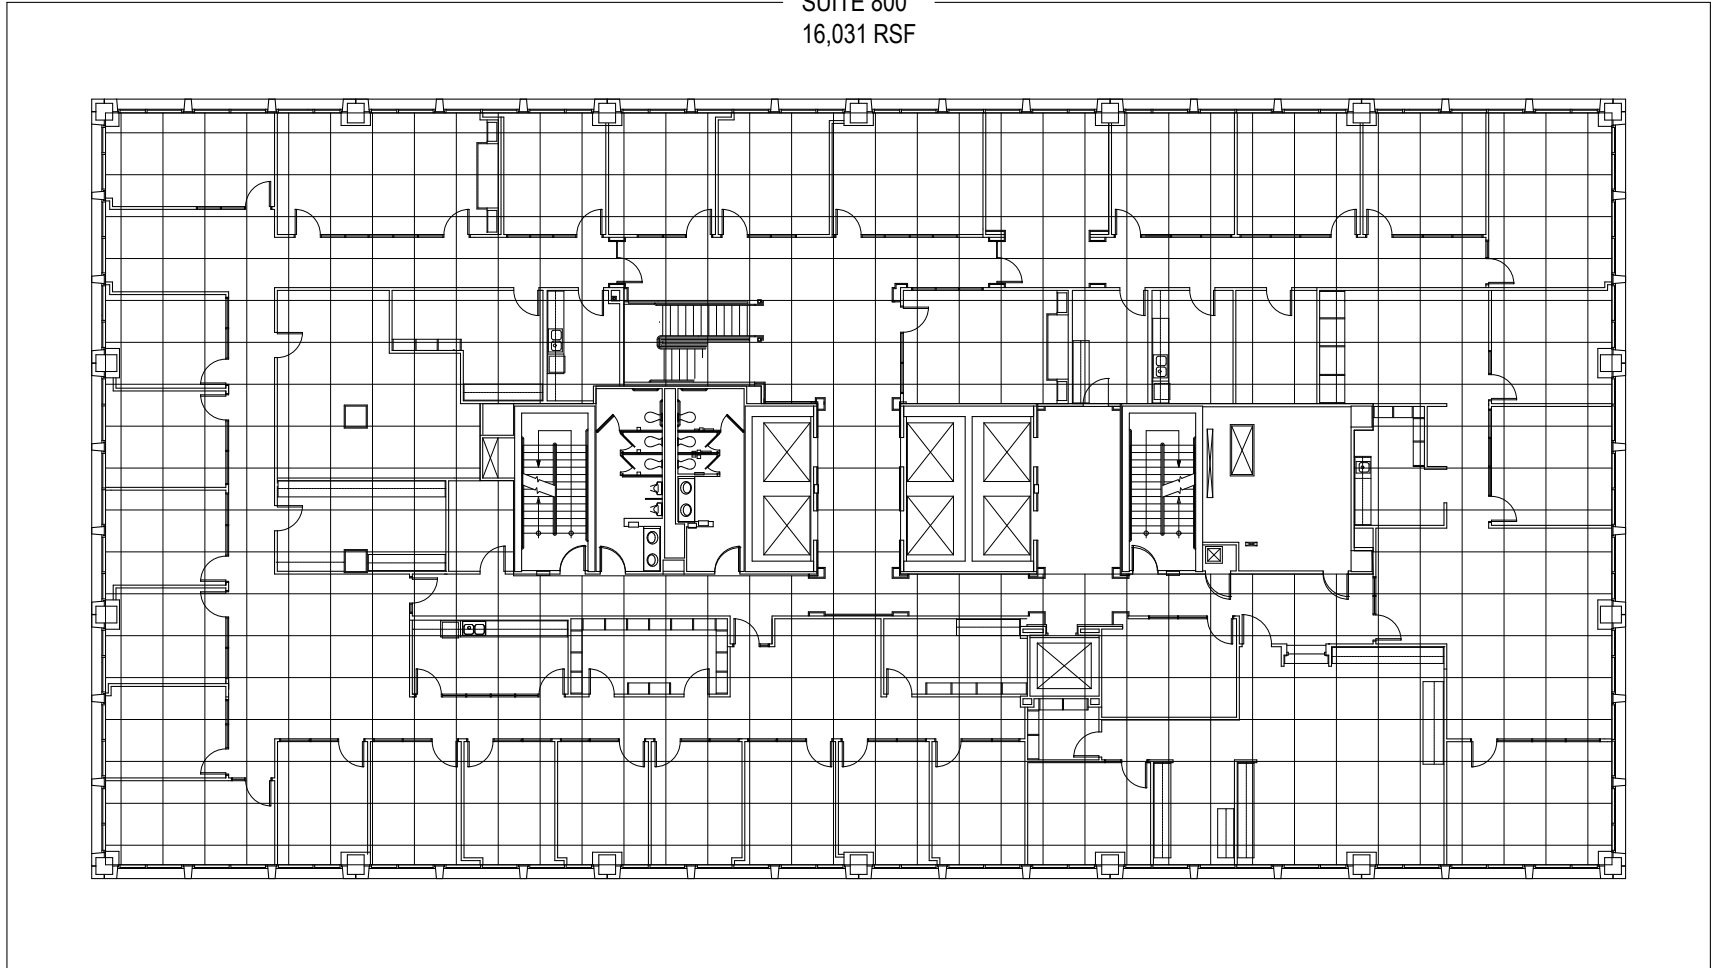

VACANT
SUITE 800
16,031 RSF

Galleria Tower II