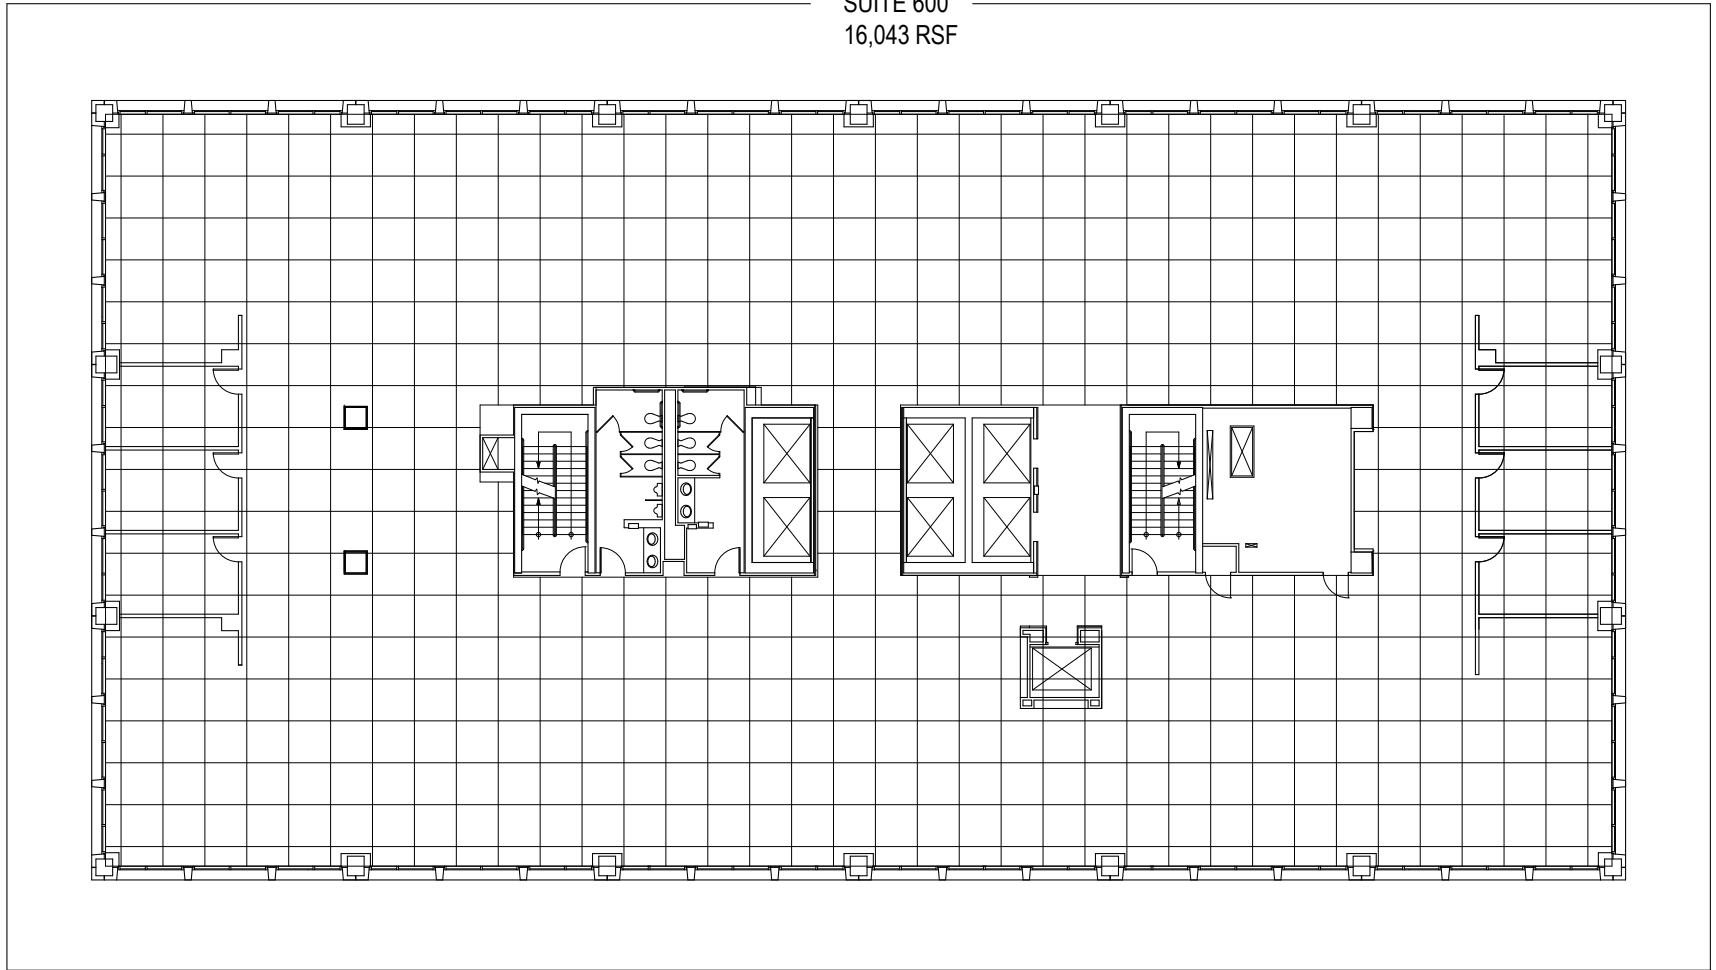

VACANT
SUITE 600
16,043 RSF

Galleria Tower II

Floor