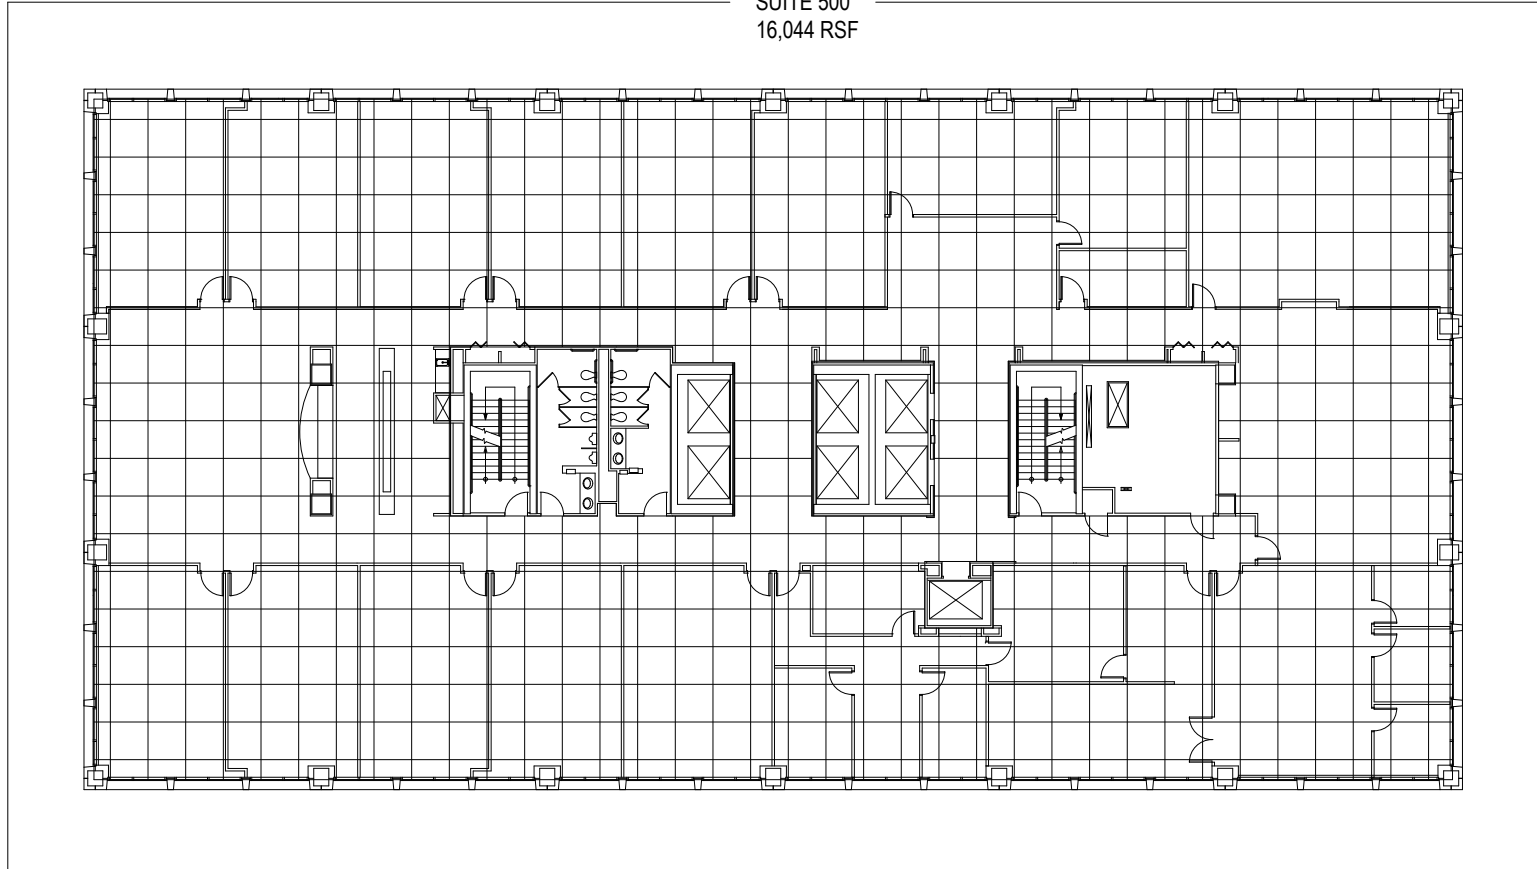

SPACE AVAILABLE
SUITE 500
16,044 RSF

Galleria Tower II

16 MAY 2011

Floor

5