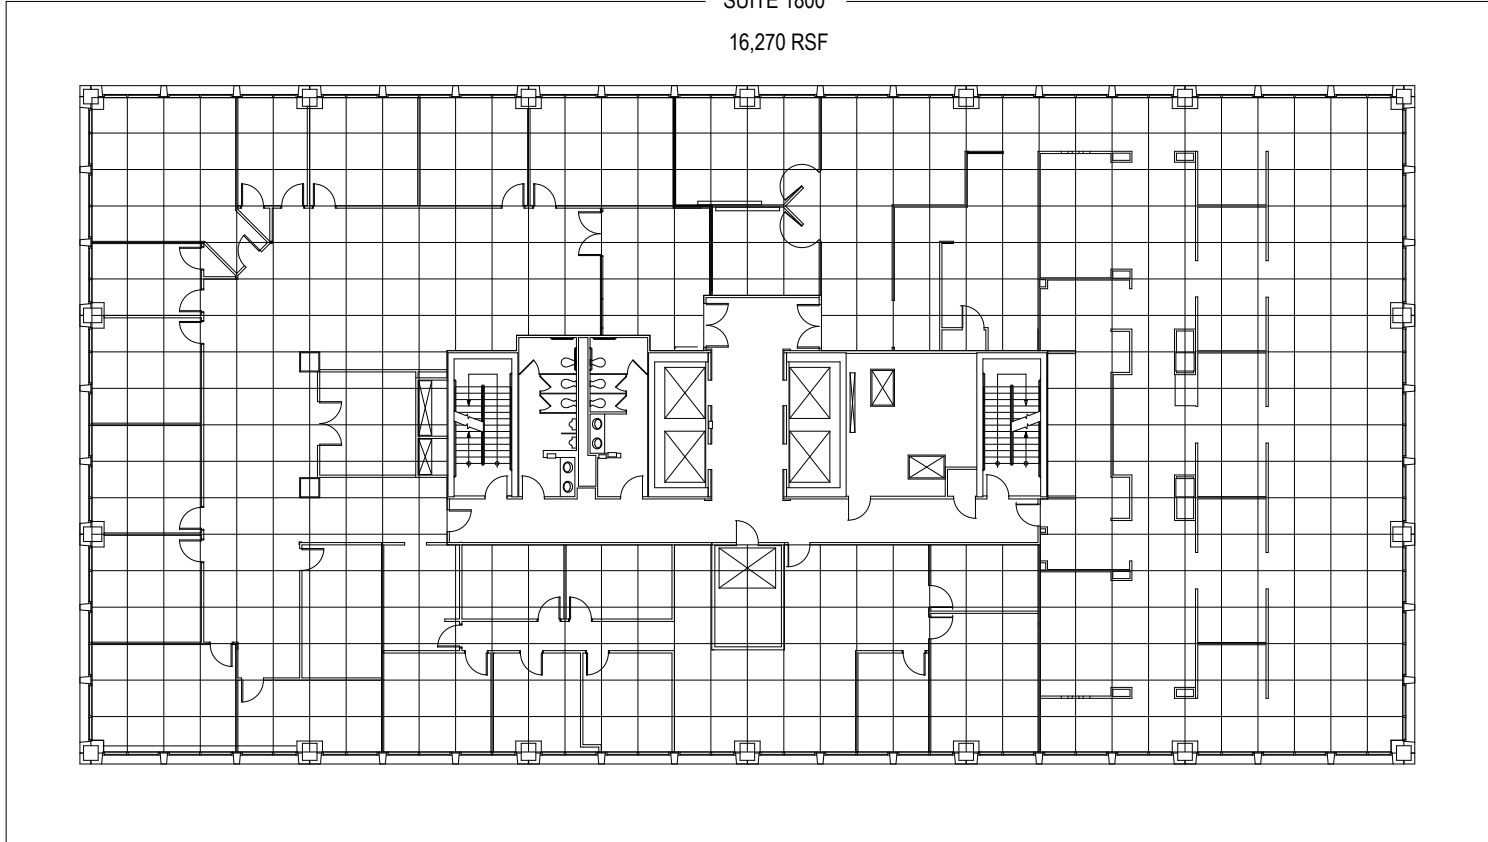

VACANT
SUITE 1800
16,270 RSF

Galleria Tower II

28 April 2011

Floor **18**