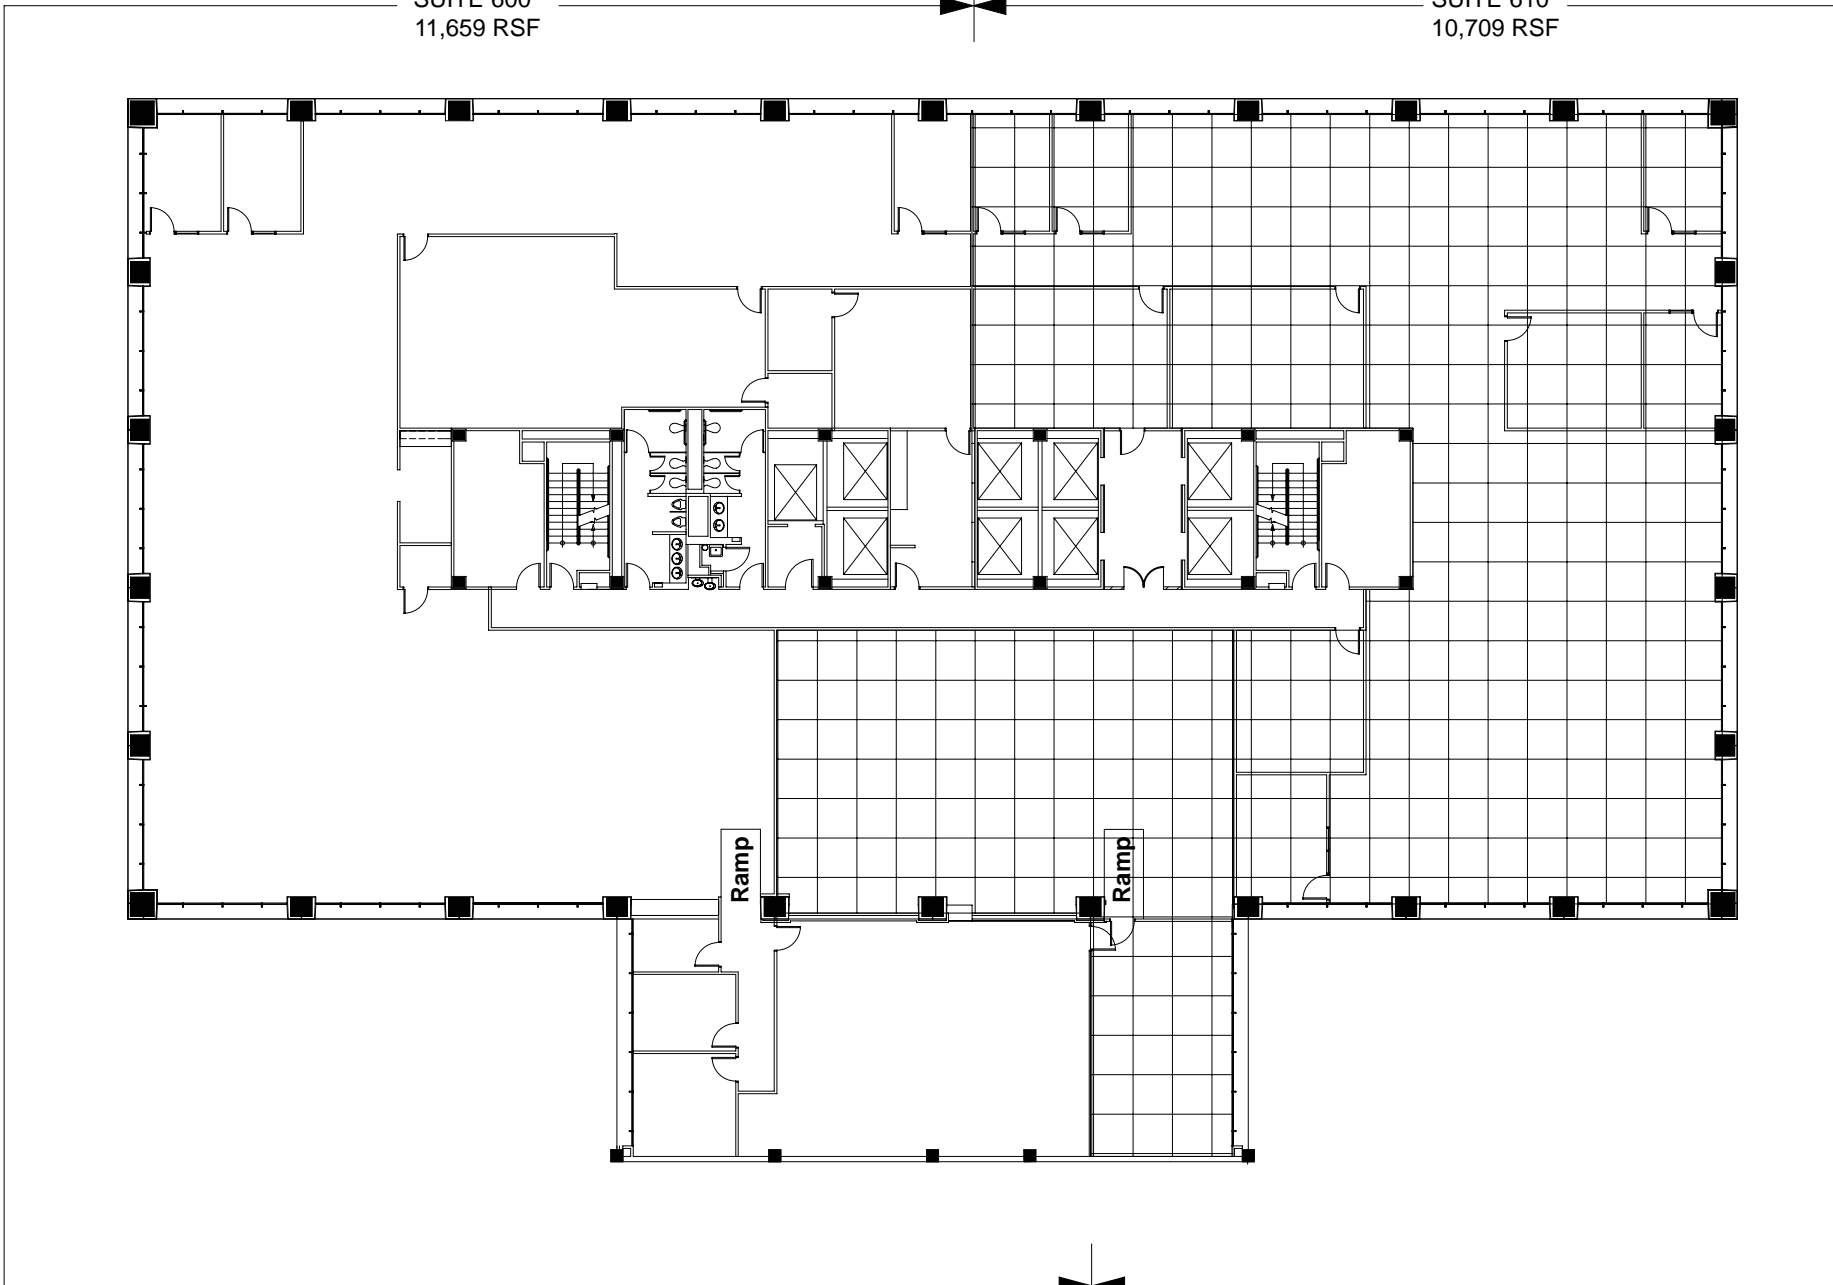

SUITE 600  
11,659 RSF

SUITE 610  
10,709 RSF

# Galleria Tower I

# Floor